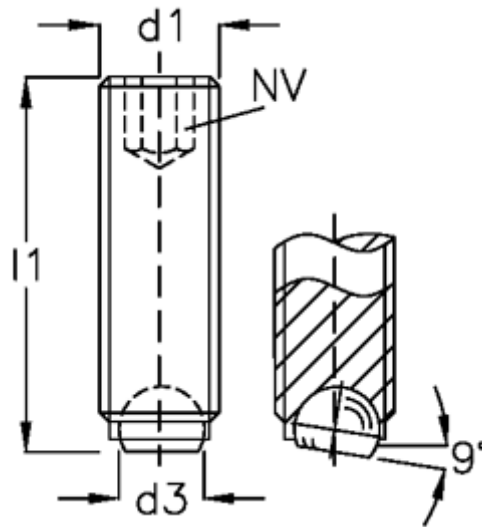

Article number: 20905636

Description: E+G Ball point screw
GN 605-M8-12-B

Measures

d1	= M8
d2	= 5.5
d3	= 4.5
Internal hexagon	= 4
l1	= 12